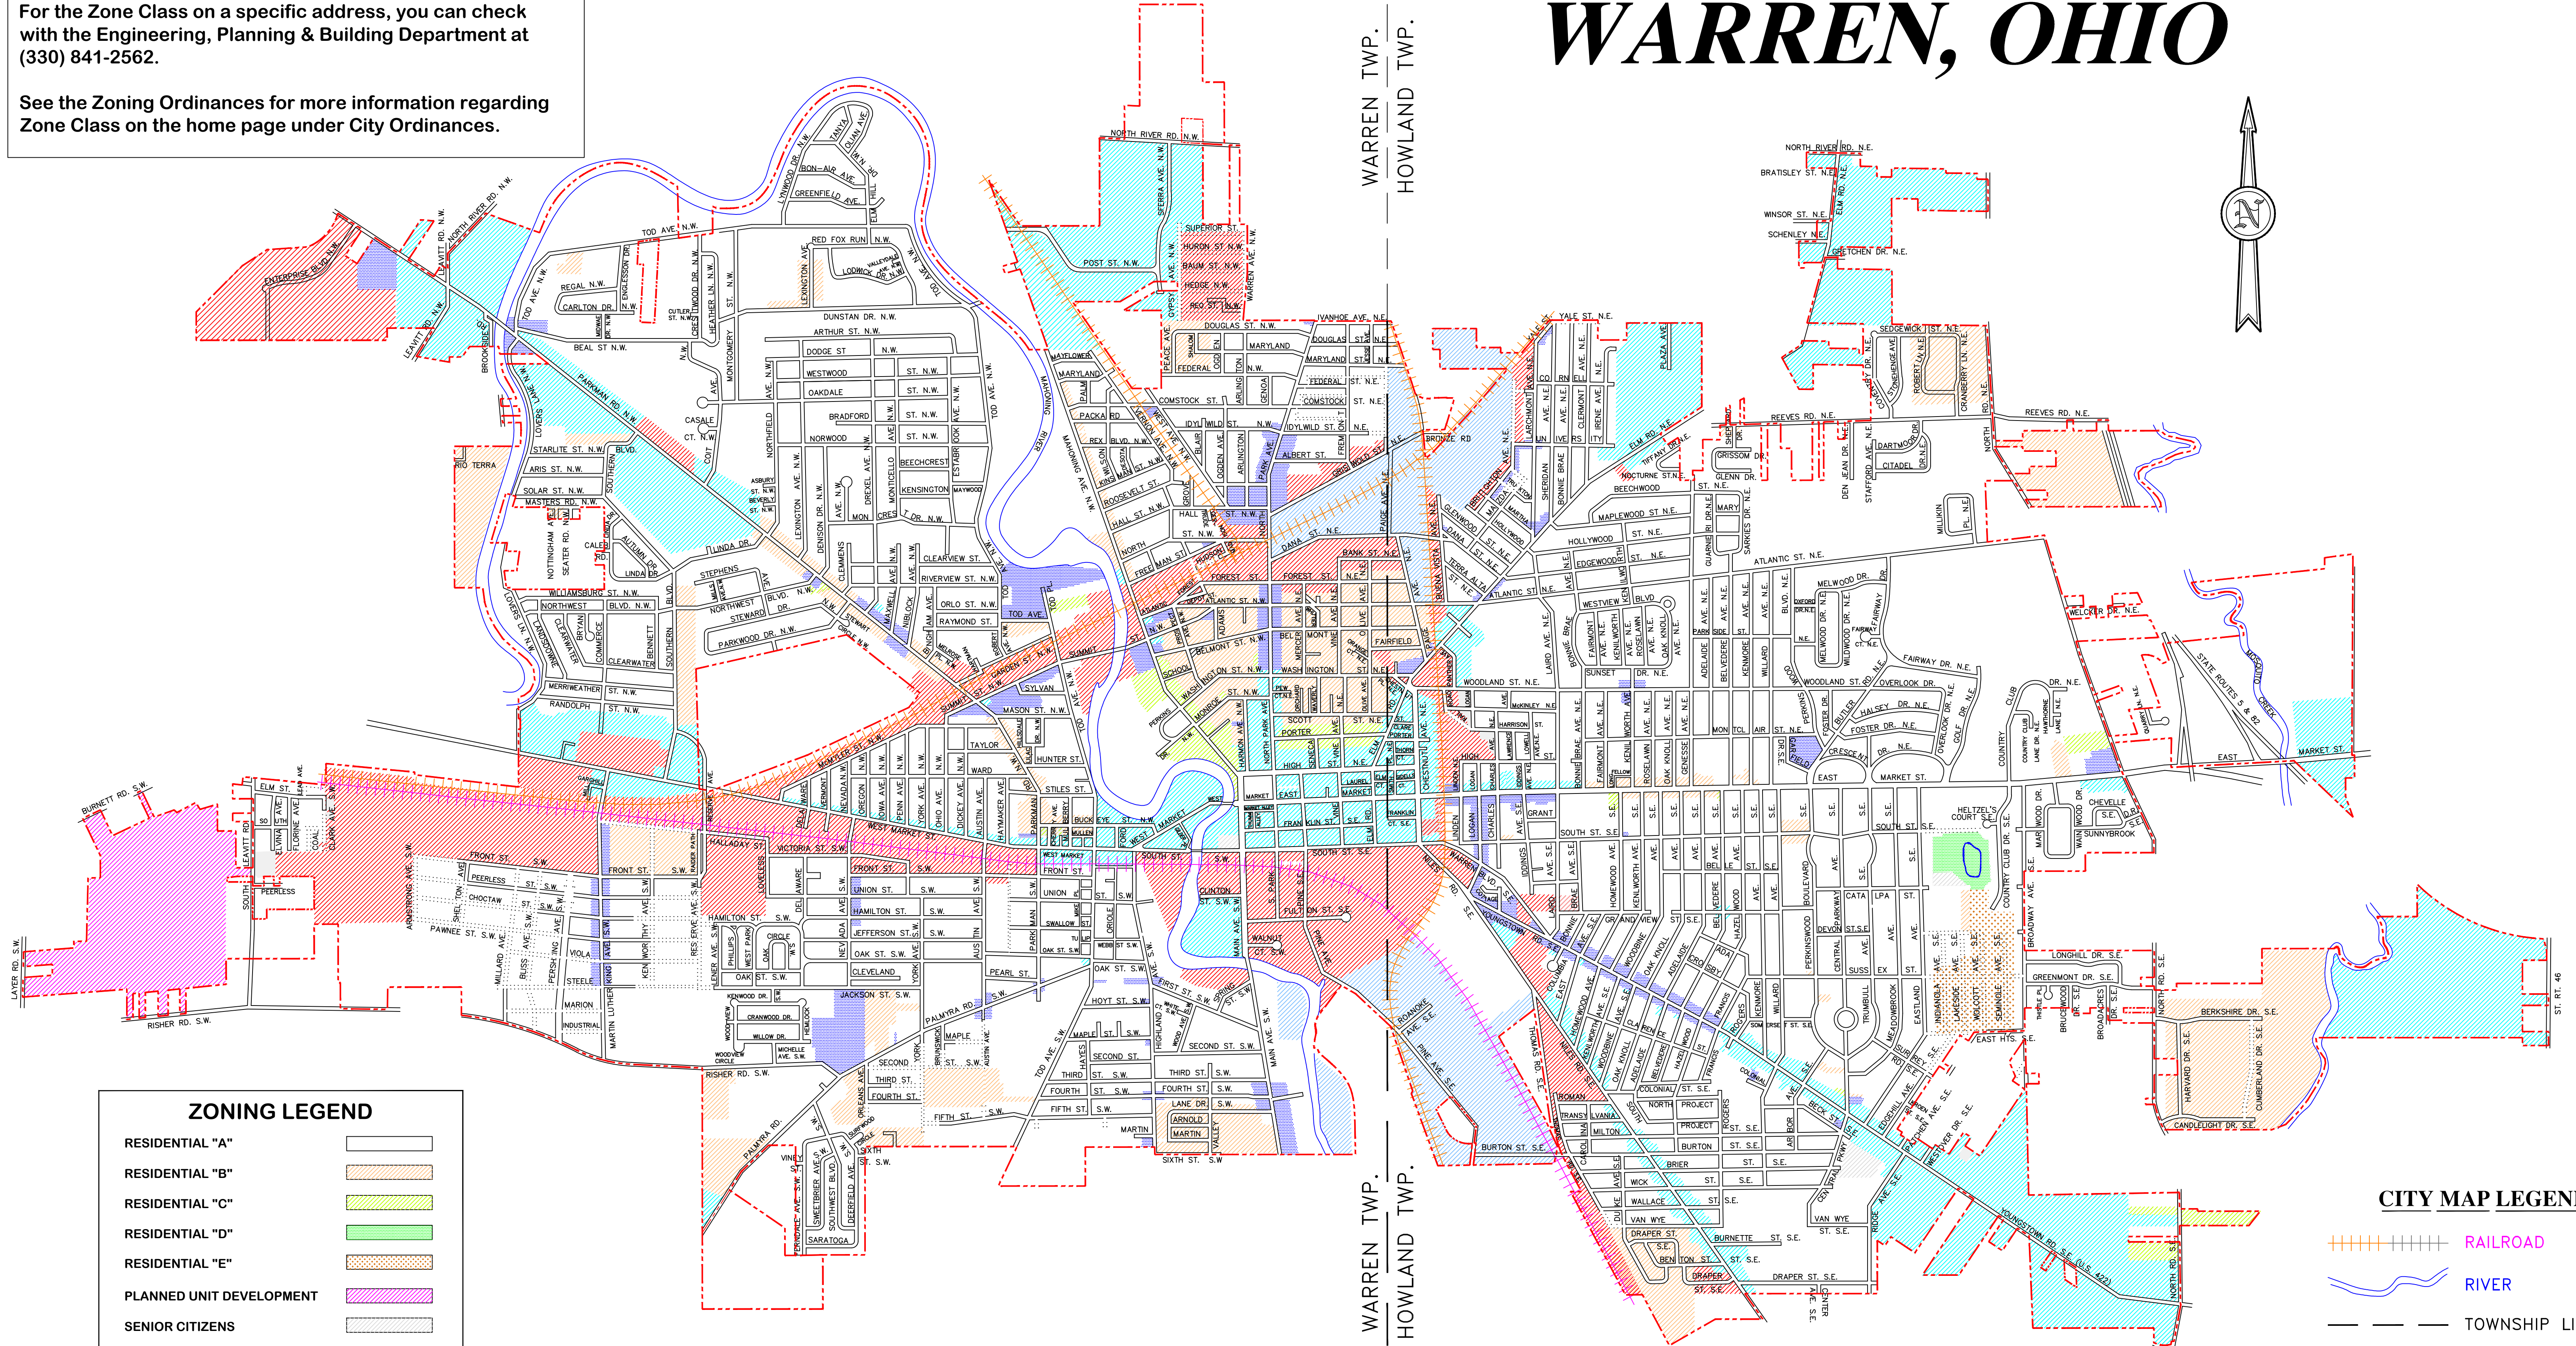

This map is to be used as a guide.

For the Zone Class on a specific address, you can check with the Engineering, Planning & Building Department at (330) 841-2562.

See the Zoning Ordinances for more information regarding Zone Class on the home page under City Ordinances.

WARREN, OHIO

ZONING LEGEND	
RESIDENTIAL "A"	[White box]
RESIDENTIAL "B"	[Light orange box]
RESIDENTIAL "C"	[Light green box]
RESIDENTIAL "D"	[Light blue box]
RESIDENTIAL "E"	[Light purple box]
PLANNED UNIT DEVELOPMENT	[Pink box]
SENIOR CITIZENS	[Light grey box]
COMMERCIAL "A"	[Light blue box]
COMMERCIAL "B"	[Light cyan box]
RESIDENTIAL - "APARTMENTS"	[Light yellow box]
MANUFACTURING "A"	[Light red box]
MANUFACTURING "B"	[Light blue box]

ZONING MAP

CITY MAP LEGEND	
[Orange dashed line]	RAILROAD
[Blue wavy line]	RIVER
[Black dashed line]	TOWNSHIP LINE
[Red dashed line]	CITY LIMITS
[Black solid line]	STREETS
[Dotted line]	PAPER STREETS