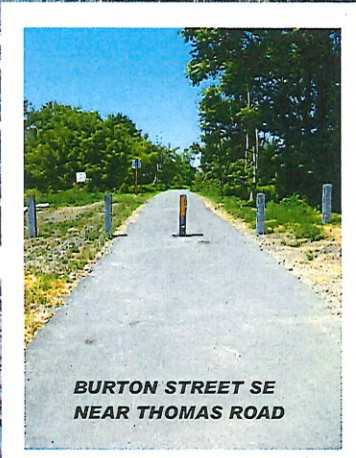

TRUMBULL CO ENGINEERS

LEGEND

-  GREENWAY BIKE TRAIL
-  PERMANENT ROUTE OVER STREETS

0 500 1,000 2,000
Feet

N

WARREN GREENWAY BIKE TRAIL