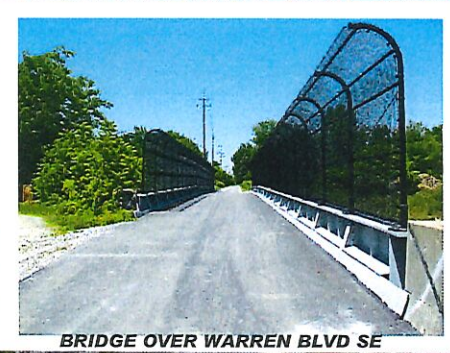

TRUMBULL CO ENGINEERS

LEGEND

-  GREENWAY BIKE TRAIL
-  PERMANENT ROUTE OVER STREETS

0 500 1,000 2,000
Feet

N

WARREN GREENWAY BIKE TRAIL